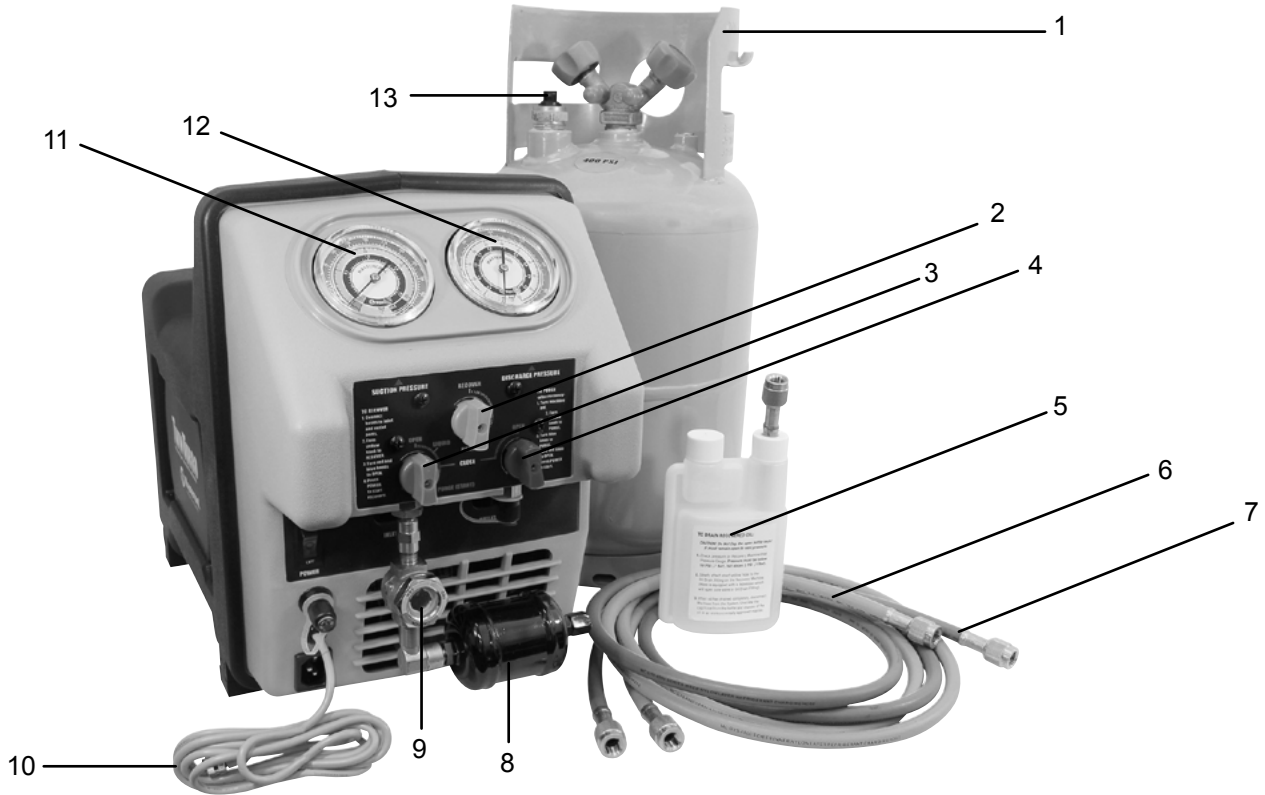

Mastercool[®]
"World Class Quality"

**TWIN TURBO
 REFRIGERANT RECOVERY MACHINE
 FOR REFRIGERATION TRUCKS
 "REFER UNITS"**

**REPAIRABLE PARTS BREAKDOWN
 (69360-22)**

REF. #	DESCRIPTION	PART #
1.	30 LB DOT -APPROVED RECOVERY CYLINDER WITH FLOAT SWITCH, 1/4" FL-M (7/16-20) CONNECTION, COLOR: YELLOW/GRAY	62011
2.	YELLOW KNOB	69000-010-YKN
3.	BLUE KNOB	69000-010-BKN
4.	RED KNOB	69000-010-RKN
5.	BOTTLE	92708-69100
6.	72" GY5 YELLOW HOSE	47722-22
7.	72" GY5 BLUE HOSE	47721-22
8.	FILTER DRIER	69500-DR
9.	SIGHT GLASS	69100-104
10.	CABLE	6533-01-A
11.	LOW SIDE GAUGE	69000-L-R
12.	HIGH SIDE GAUGE	69000-H-R
13.	FLOAT SWITCH	6533-03