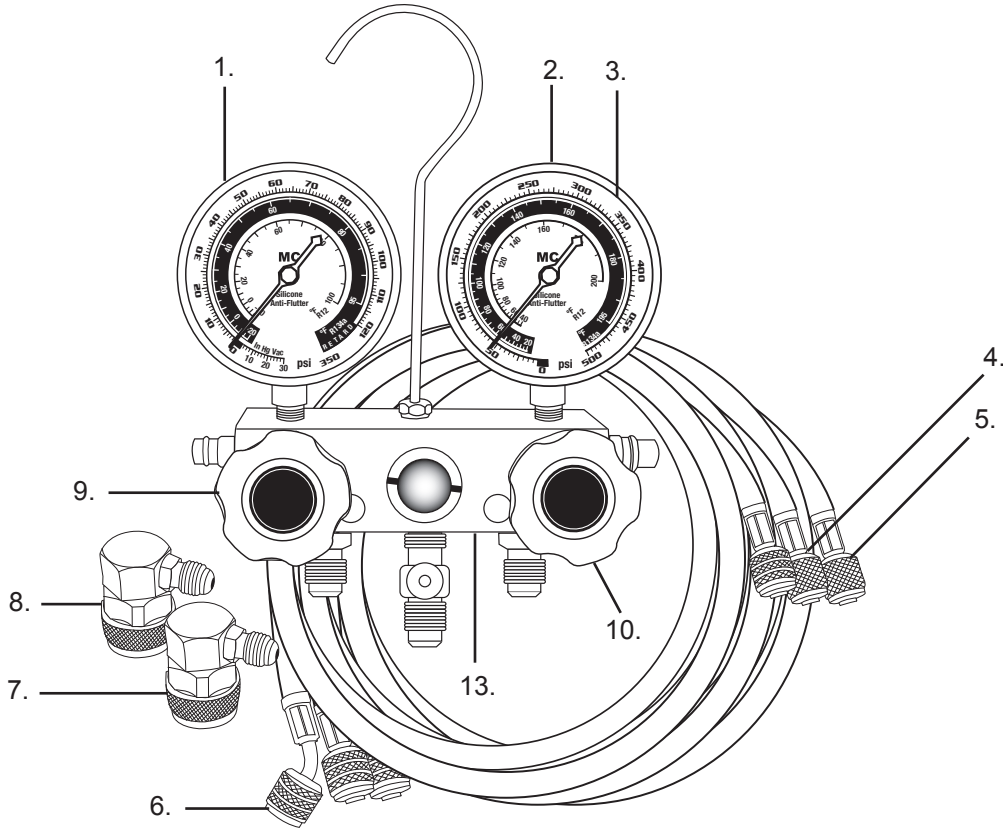

Mastercool[®] Inc.
"World Class Quality"

**AUTOMOTIVE R134a
 MANIFOLD GAUGE SET**

**REPAIRABLE PARTS BREAKDOWN
 (89660)**

REF. #	DESCRIPTION	PART #
1.	Low side gauge 2 1/2" (blue)	85350
2.	High side gauge 2 1/2" (red)	85500
3.	2 1/2" Lens (push in type)	85253-E
4.	Red Hose	89660-3
5.	Blue Hose	89660-1
6.	Yellow Hose	89660-2
7.	Economy High Side Coupler	66434-R
8.	Economy Low Side Coupler	66534-R
9.	Knob only, low side, blue	85211-R
10.	Knob only, high side only, red	85212-R
11.	O-ring for 66434-R (High Side)	60034
12.	O-ring for 66534-R (Low Side)	60134
13.	2-Way Aluminum Block	85102
14.	Plastic Box	58102-PB