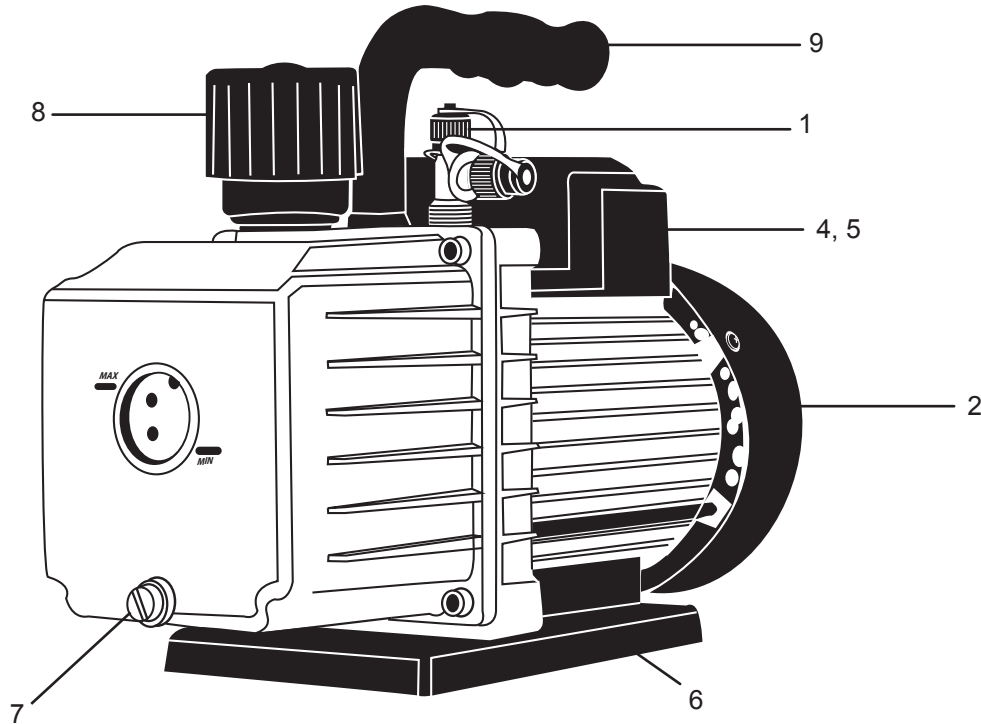

**Mastercool**<sup>®</sup> Inc.  
"World Class Quality"

ONE STAGE, ECONOMY SERIES  
VACUUM PUMP

REPAIRABLE PARTS BREAKDOWN  
(90062-A / 90066-A)

REF. #	DESCRIPTION	PART #
1.	T-FITTING	90052-31
2.	FAN COVER	90062-A-FC
3.	110V POWER CORD	6535-110
4.	ON/OFF SWITCH - 90062-A	90062-A-SW
5.	ON/OFF SWITCH - 90066-A	98300-006-66
6.	BASE PLATE	90062-A-BP
7.	OIL DRAIN FITTING WITH O-RINGS	90062-A-28
8.	EXHAUST FITTING	90066-10
9.	HANDLE	90062-A-H