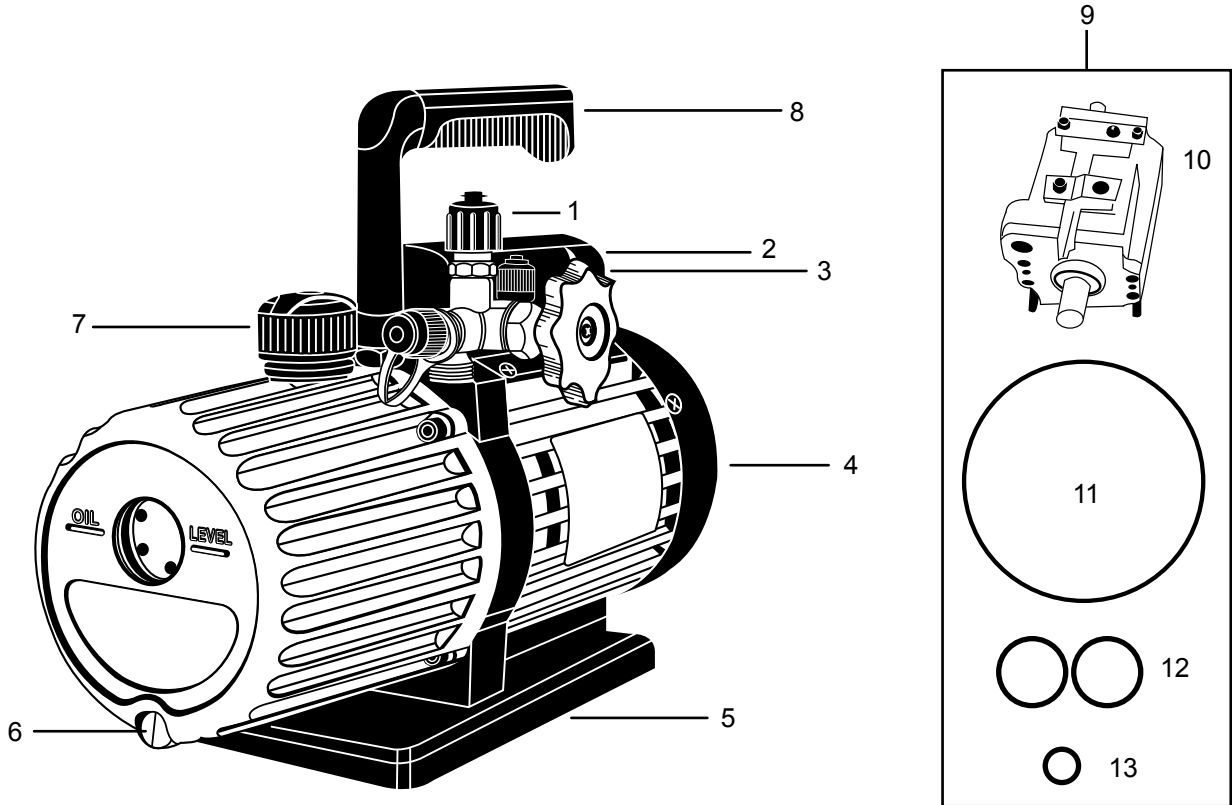

Mastercool[®] Inc.
"World Class Quality"

**6 CFM, TWO STAGE
 VACUUM PUMP**

**REPAIRABLE PARTS BREAKDOWN
 (90066-2V-110-B)**

REF. #	DESCRIPTION	PART #
1.	T-FITTING	90056-18-R
2.	110V POWER CORD 220V POWER CORD	6535-110 6535-220
3.	ON/OFF SWITCH	90066-B-SW
4.	FAN COVER	90066-B-FC
5.	BASE PLATE	90066-B-BP
6.	OIL DRAIN FITTING WITH O-RINGS	90062-B-28
7.	EXHAUST FITTING	90066-10-B
8.	HANDLE	90066-B-H
9.	CARTRIDGE KIT	90166-B
10.	CARTRIDGE	90066B-03
11.	PUMP COVER GASKET	90066B-13
12.	O-RING ON HOUSING	90066B-22 (QTY 2)
13.	SMALL O-RING ON HOUSING	90066B-23