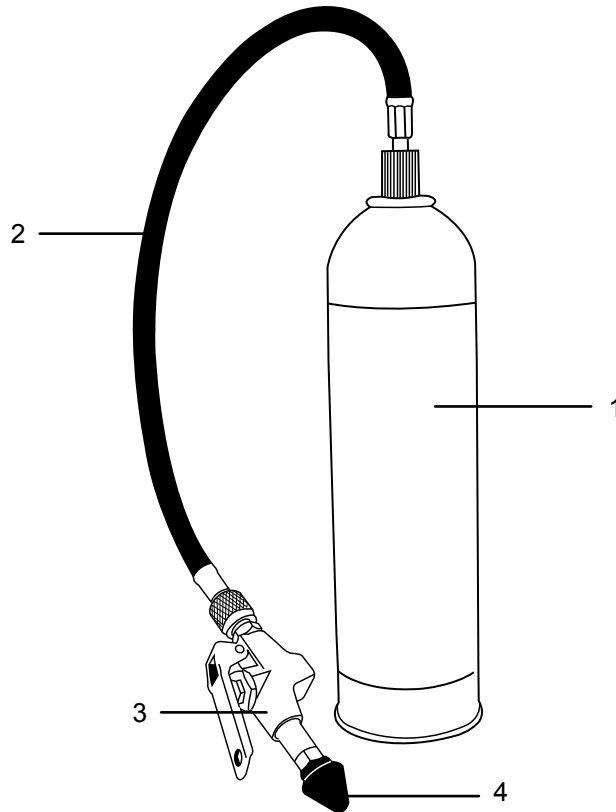

Mastercool[®]
"World Class Quality"
Inc.

TOTAL A/C QUICK FLUSH KIT

**REPAIRABLE PARTS BREAKDOWN
(91051)**

REF. #	DESCRIPTION	PART #
1.	17 OZ REPLACEMENT CAN OF TOTAL A/C QUICK FLUSH	91050
2.	HOSE AND GUN ASSEMBLY COMPLETE	91053
3.	FLUSH GUN ASSEMBLY	91092-B
4.	REPLACEMENT TIP	91115-A