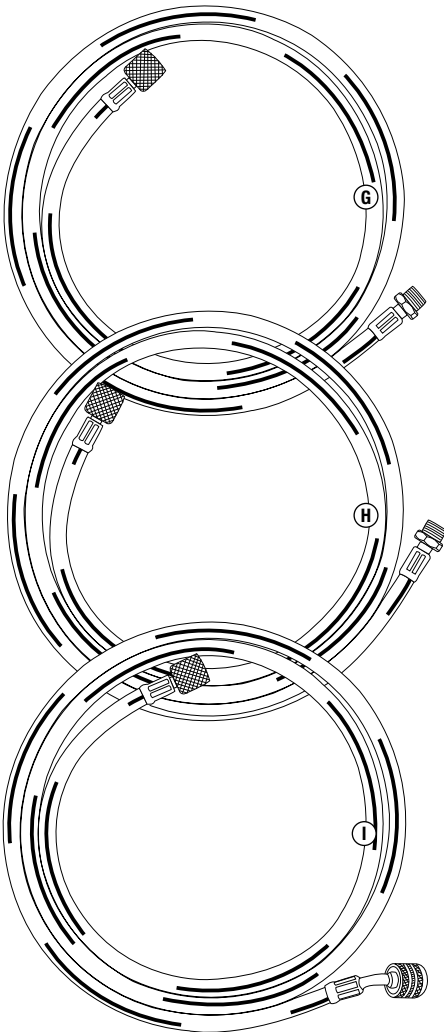

Mastercool[®] Inc.
"World Class Quality"

99134-A AUTOMOTIVE DIGITAL MANIFOLD PARTS LIST

BACK OF MANIFOLD

REF.#	DESCRIPTION	PART #	REF.#	DESCRIPTION	PART #
A.	PC BOARD WITH LCD	99134-A-PC	J.	PLASTIC ENCLOSURE WITH HOOK	99134-A-ENCL
B.	SENSOR FOR PC BOARD	99134-A-SEN	K.	BATTERY COMPARTMENT COVER	99103-BATCOV
C.	R134a LOW SIDE COUPLER	82934	L.	STEM ASSEMBLY W/ KNOB (2 SETS)	85210
D.	R134a HIGH SIDE COUPLER	82834	M.	KNOB ONLY, LOW SIDE, BLUE	85211
E.	110V AC/DC ADAPTER	99334-110	N.	KNOB ONLY, HIGH SIDE, RED	85212
F.	ALUMINUM BLOCK	99134-A-BLK	O.	STEM, NUT AND STEM O-RING	85218
G.	R134a RED HOSE (72")	84723	P.	PISTON SEAL ASSEMBLY W/ O-RINGS (2 PCS)	85216
	R134a RED HOSE (60")	84603	Q.	4 PIECE SIGHT GLASS ASSEMBLY	83213
H.	R134a BLUE HOSE (72")	84721	R.	PISTON SEAL O-RINGS (4 PCS)	85215
	R134a BLUE HOSE (60")	84601	S.	RUBBER BOOT	99134-A-BOOT
I.	R134a YELLOW HOSE (72")	84722	T.	KEYPAD	99134-A-KEY
	R134a YELLOW HOSE (60")	84602	U.	PLASTIC BOX	99103-PB