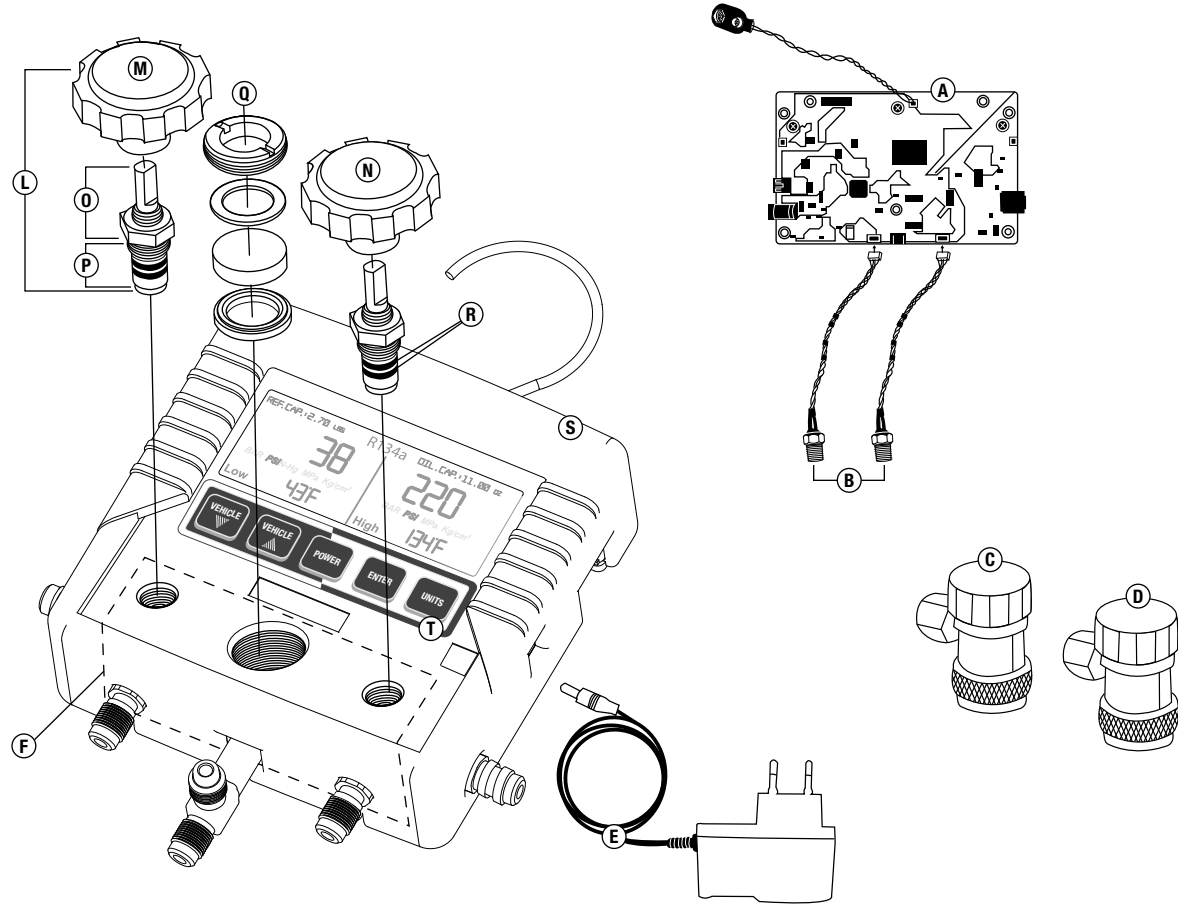

Mastercool[®] Inc.
"World Class Quality"

99134-A AUTOMOTIVE DIGITAL MANIFOLD PARTS LIST

BACK OF MANIFOLD

REF.#	DESCRIPTION	PART #	REF.#	DESCRIPTION	PART #
A.	PC BOARD WITH LCD	99134-A-PC	J.	PLASTIC ENCLOSURE WITH HOOK	99134-A-ENCL
B.	SENSOR FOR PC BOARD	99134-A-SEN	K.	BATTERY COMPARTMENT COVER	99103-BATCOV
C.	R134a LOW SIDE COUPLER	82934	L.	STEM ASSEMBLY W/ KNOB (2 SETS)	85210
D.	R134a HIGH SIDE COUPLER	82834	M.	KNOB ONLY, LOW SIDE, BLUE	85211
E.	110V AC/DC ADAPTER	99334-110	N.	KNOB ONLY, HIGH SIDE, RED	85212
F.	ALUMINUM BLOCK	99134-A-BLK	O.	STEM, NUT AND STEM O-RING	85218
G.	R134a RED HOSE (72")	84723	P.	PISTON SEAL ASSEMBLY W/ O-RINGS (2 PCS)	85216
	R134a RED HOSE (60")	84603	Q.	4 PIECE SIGHT GLASS ASSEMBLY	83213
H.	R134a BLUE HOSE (72")	84721	R.	PISTON SEAL O-RINGS (4 PCS)	85215
	R134a BLUE HOSE (60")	84601	S.	RUBBER BOOT	99134-A-BOOT
I.	R134a YELLOW HOSE (72")	84722	T.	KEYPAD	99134-A-KEY
	R134a YELLOW HOSE (60")	84602	U.	PLASTIC BOX	99103-PB