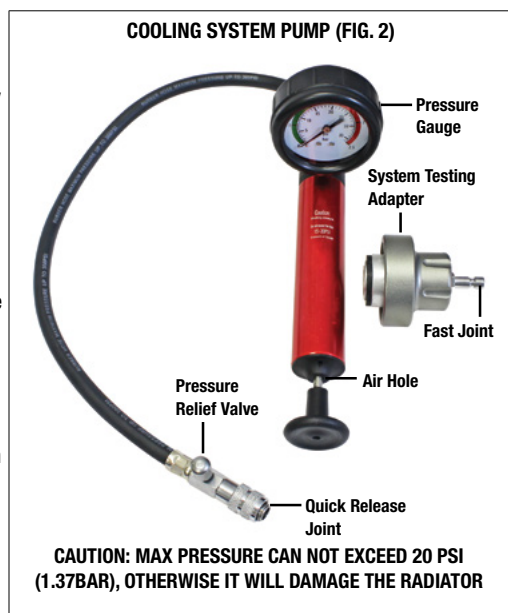

VEHICLE COMPATIBILITY CHART

MAKE	MODEL	YEARS	NO.
Acura	Integra	1991-1993	4
Acura	Legend	1989-1990	4
Acura	NSX	1995-2004	4
Acura	SLX	1997	4
Acura	Vigor	1992-1994	4
Alfa Romeo	33	1984-1989	7
Alfa Romeo	90	1984-1987	7
Alfa Romeo	145	1994-2001	7
Alfa Romeo	147	2001-2010	7
Alfa Romeo	155	1992-1997	7
Alfa Romeo	156	1997-2006	7
Alfa Romeo	164	1987-1998	7
Alfa Romeo	145-930	1994-2001	7
Alfa Romeo	146-930	1994-2001	7
Alfa Romeo	164-164	1987-1998	7
Alfa Romeo	166-963	1998	7
Alfa Romeo	33 Sportwagon-970B	1990-1994	7
Alfa Romeo	33-907A	1990-1994	7
Alfa Romeo	GT	2003-2010	7
Alfa Romeo	GTV-916C	1994	7
Alfa Romeo	Spider-916S	1994-2005	7
Audi	80	1988-1992	11
Audi	90	1988-1995	11
Audi	100	1989-1994	11
Audi	200	1989-1991	11
Audi	4000	1980-1987	11
Audi	5000	1978-1988	11
Audi	100 Quattro	1989-1994	11
Audi	200 Quattro	1989-1991	11
Audi	4000 Quattro	1984-1987	11
Audi	5000 Quattro	1986-1988	11
Audi	80 Quattro	1988-1992	11
Audi	90 Quattro	1988-1995	11
Audi	A3	2006-2012	9
Audi	A3 Quattro	2006-2012	9
Audi	A3 Sportback-8PA	2004	9
Audi	A3-8P1	2003	9
Audi	A4	2002-2009	8
Audi	A4	1996-2014	9
Audi	A4	1996-1996	11
Audi	A4 Avant-8ED	2004-2008	9
Audi	A4 Quattro	1996-2014	9
Audi	A4 Quattro	1996-1996	11
Audi	A4-8EC	2004-2008	9
Audi	A5	2010-2014	9
Audi	A5 Quattro	2008-2014	9
Audi	A6	2005-2011	8
Audi	A6	1998-2014	9
Audi	A6	1995-1997	11
Audi	A6 Quattro	1998-2014	9
Audi	A6 Quattro	1995-1998	11
Audi	A7 Quattro	2012-2014	9
Audi	A8	2002-2010	8
Audi	A8	1998-1999	11
Audi	A8 Quattro	2004-2010	9
Audi	A8 Quattro	1997-2003	11
Audi	Allroad Quattro	2001-2005	9
Audi	B7	2004-2008	9
Audi	Cabriolet	1991-2000	8
Audi	Cabriolet	1994-1998	11
Audi	Coupe	1981-1987	11
Audi	Coupe Quattro	1990-1991	11
Audi	Male Thread	1975-1993	11
Audi	Q5	2009-2014	9