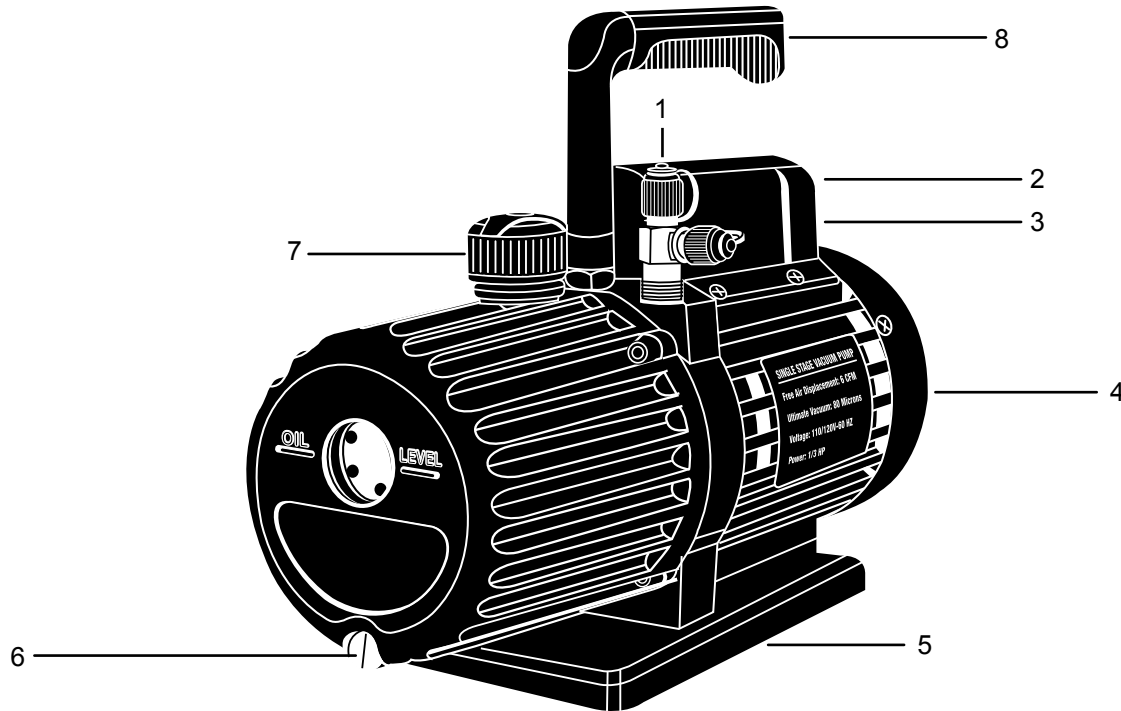

Mastercool[®] Inc.
"World Class Quality"

**6 CFM, SINGLE STAGE
VACUUM PUMP**

**REPAIRABLE PARTS BREAKDOWN
(90066-BL)**

REF. #	DESCRIPTION	PART #
1.	T-FITTING	90052-31
3.	110V POWER CORD	6534-110
4.	ON/OFF SWITCH	90066-B-SW
2.	FAN COVER	90066-B-FC
5.	BASE PLATE	90066-B-BP
6.	OIL DRAIN FITTING WITH O-RINGS	90062-B-28
7.	EXHAUST FITTING	90066-10-B
8.	HANDLE	90066-B-H