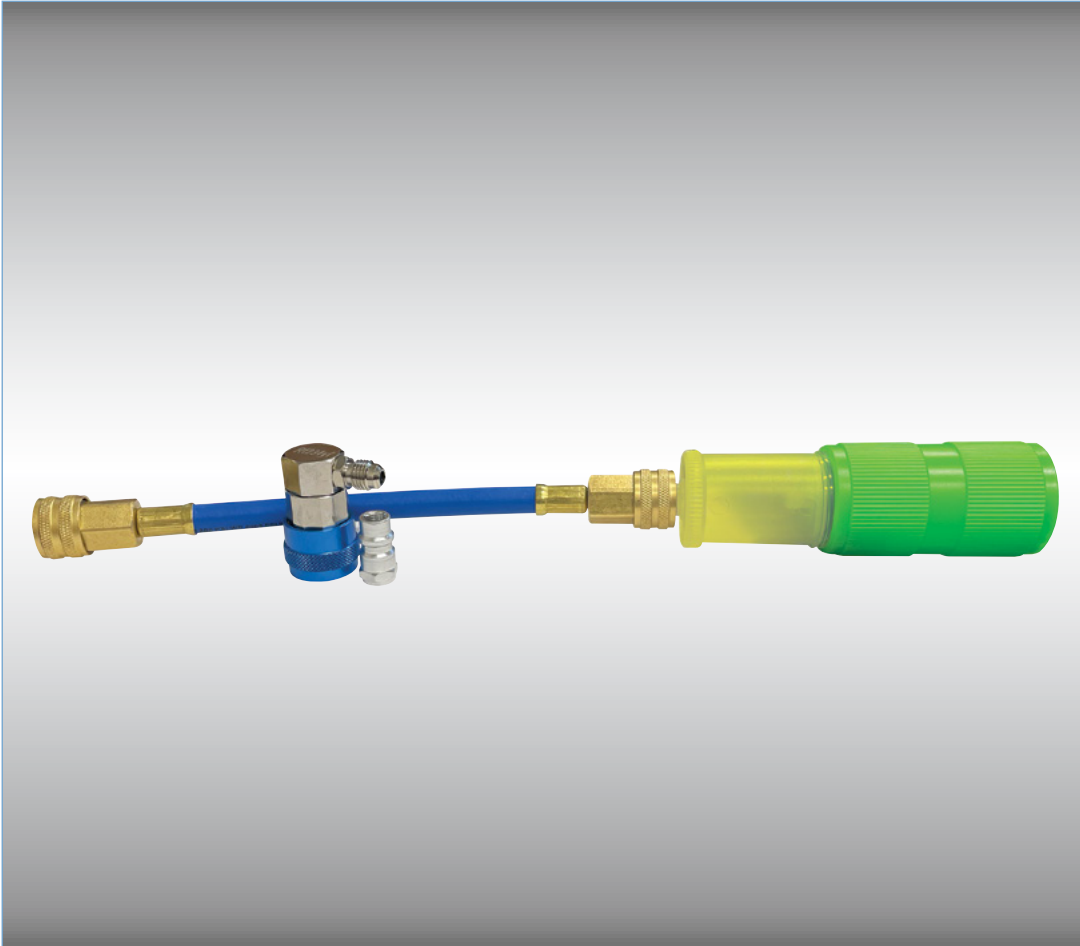

## 53223-YF "CARTRIDGE TYPE" R1234YF UNIVERSAL DYE INJECTOR

### **SPECIFICATIONS:**

- "Cartridge Type" Dye Injector, 1 oz container contains 10 application of dye
- Nylon barrier blue hose meets EPA, SAE and UL standards
- Low side R1234yf Conversion Coupler (1/4" FL-M x 14 mm)

The "Cartridge Type" R1234yf Universal Dye Injector makes adding dye with the 53223-YF fast and easy. Simply connect the injector to the low side of the A/C system and twist the handle to the next application line. The replaceable cartridge provides 10 applications of universal dye that is compatible with R1234yf systems. While the injector hose comes complete with a R1234yf coupler and adapter fitting.