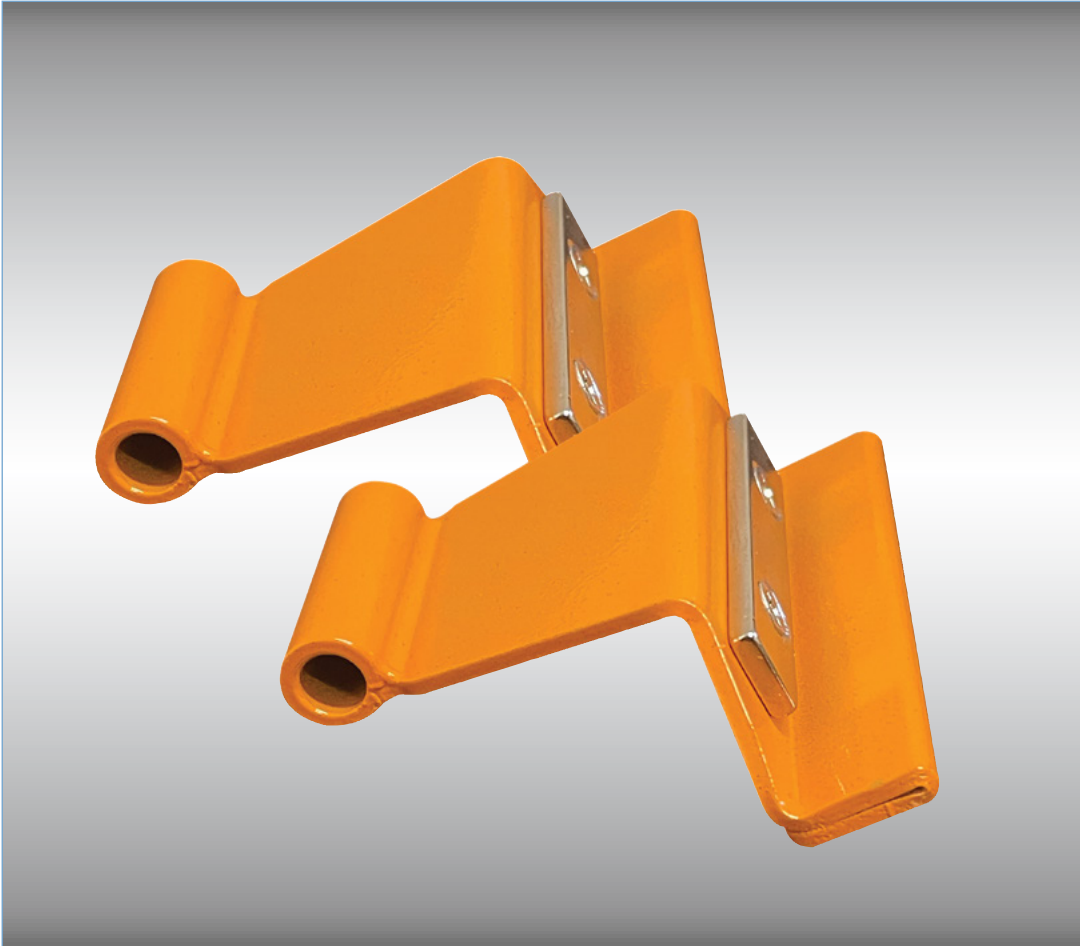

Mastercool[®] Inc.
"World Class Quality"

1 ASPEN DRIVE, RANDOLPH, NJ 07869
PHONE: 973-252-9119 / FAX: 973-252-2455
WEB: WWW.MASTERCOOL.COM

MC-TANKBRKT-2 MAGNETIC STABILIZER TANK BRACKET

- Place the brackets as pictured between the tank and scale platform
- Magnetic feature will ensure a secure fit.
- Remove the magnetic stabilizing brackets before R/R/R use to ensure proper charging.

Mastercool's Magnetic Stabilizer Tank Bracket allows the end user to transport their COMMANDER recovery/recycle/recharge machine to different locations without having to recalibrate the scale.

- Prevents the transducer from shifting during transit
- Transport through normal road conditions (no off-road conditions)
- For use with all Mastercool COMMANDER R/R/R machines