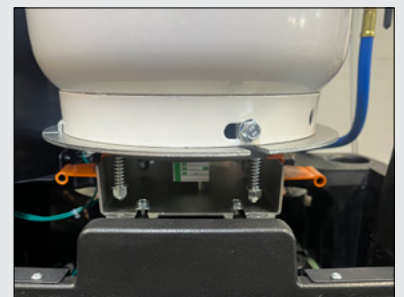

Mastercool[®] Inc.
"World Class Quality"

1 ASPEN DRIVE, RANDOLPH, NJ 07869
PHONE: 973-252-9119 / FAX: 973-252-2455
WEB: WWW.MASTERCOOL.COM

MC-TANKBRKT-2 MAGNETIC STABILIZER TANK BRACKET

- Place the brackets as pictured between the tank and scale platform
- Magnetic feature will ensure a secure fit.
- Remove the magnetic stabilizing brackets before R/R/R use to ensure proper charging.

Mastercool's Magnetic Stabilizer Tank Bracket allows the end user to transport their COMMANDER recovery/recycle/recharge machine to different locations without having to recalibrate the scale.

- Prevents the transducer from shifting during transit
- Transport through normal road conditions (no off-road conditions)
- For use with all Mastercool COMMANDER R/R/R machines