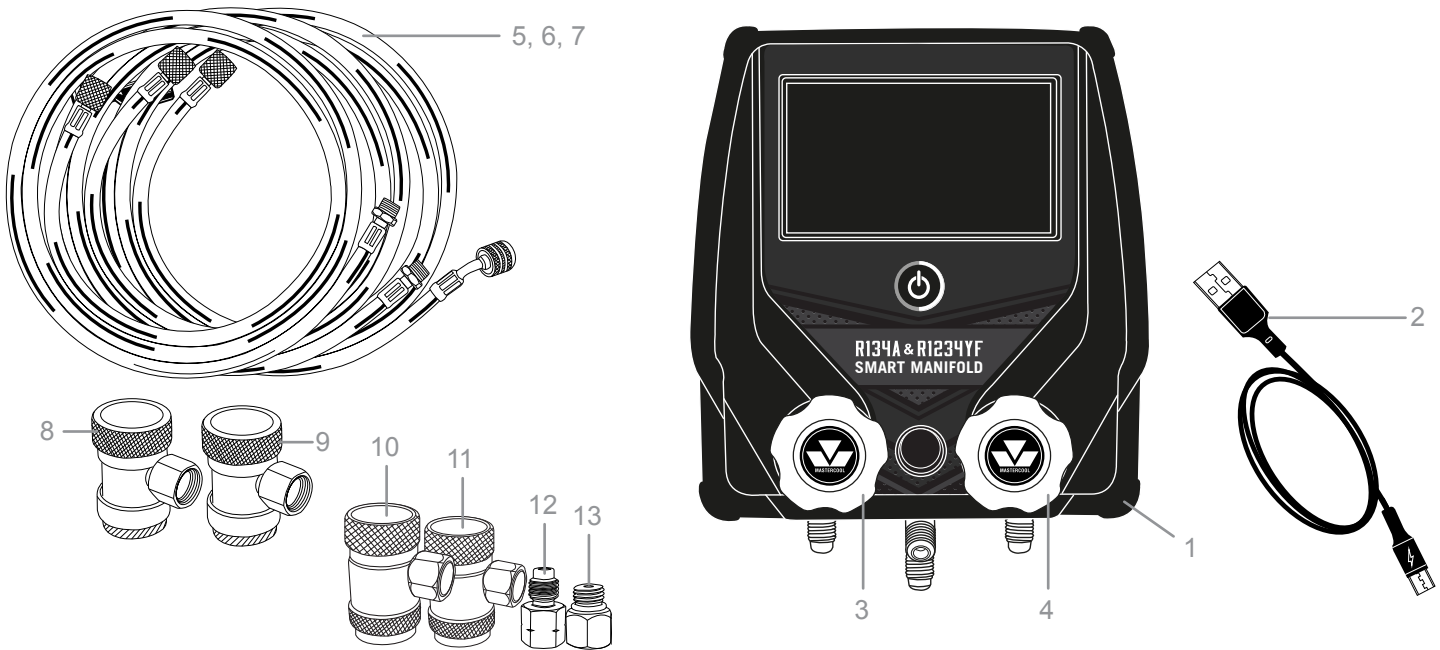

Mastercool[®]
"World Class Quality"

R134A & R1234YF SMART MANIFOLD

**REPAIRABLE PARTS BREAKDOWN
 (99934/99935)**

REF. #	DESCRIPTION	PART #
1.	RUBBER BOOT COMPLETE	99934-RB-1
2.	USB C CABLE	99923-CPORT
3.	BLUE KNOB	85211-R
4.	RED KNOB	85212-R
5.	R134A 72" BLUE HOSE, 14 MM-M X 1/2" ACME-F	84721
6.	R134A 72" YELLOW HOSE WITH SHUT-OFF VALVE, 1/2" ACME-F X 1/2" ACME-F	84722
7.	72" RED HOSE , 14 MM-M X 1/2" ACME-F	84733
8.	R134A HIGH SIDE MANUAL COUPLER	82834
9.	R134A LOW SIDE MANUAL COUPLER	82934
10.	HIGH SIDE R1234YF 12 MM-F X 17 MM COUPLER	83834
11.	LOW SIDE R1234YF 12 MM-F X 14 MM COUPLER	83934
12.	1/2" ACME-M X 1/2" ACME-F LH THREAD ADAPTER	83633
13.	12MM-M X 14MM-F R1234YF ADAPTER	83735
14.	(1) LI-ION RECHARGEABLE BATTERY (NOT PICTURED)	99923-006
15.	PLASTIC BOX	99923-PB